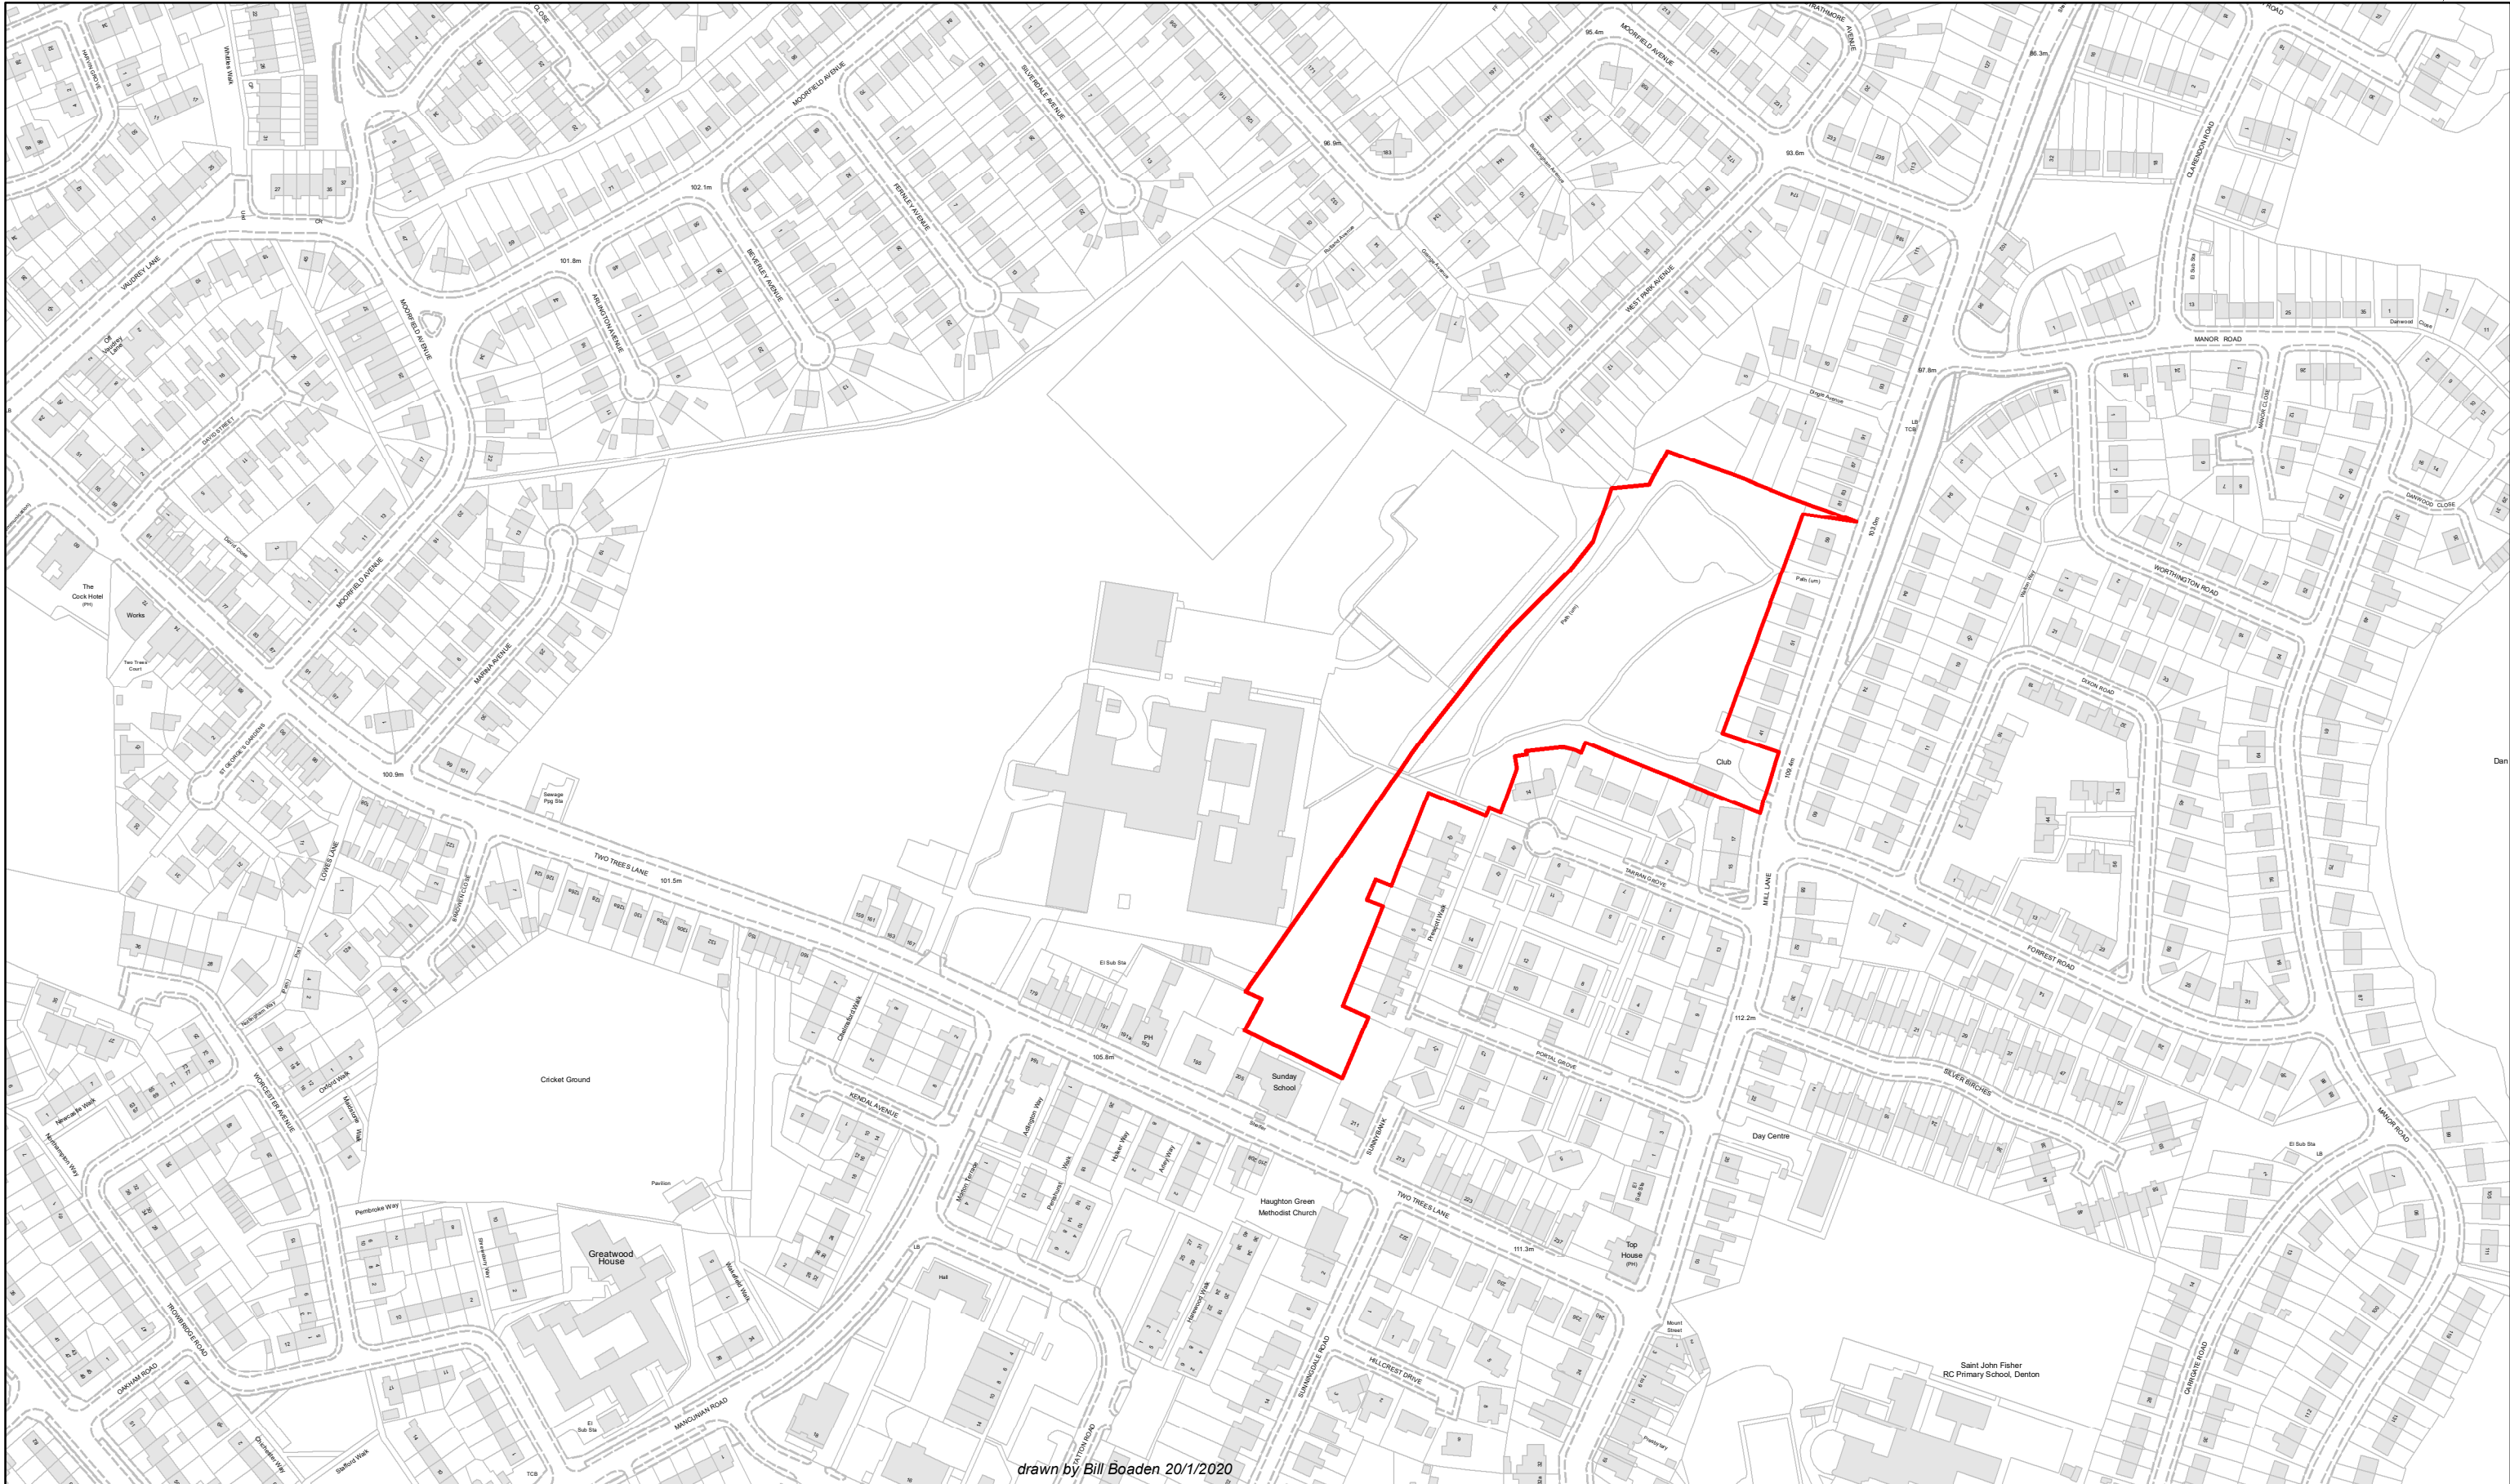

Land off Mill Lane Denton

Area 16216 sq metres

drawn by Bill Boaden 20/1/2020

© Crown copyright and database rights 2020
Ordnance Survey 100022697

1:2,500

SJ9394SE